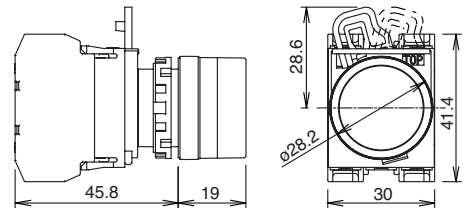

Note: Specify a lens color code in place of ② in the Type No.
Specify an operating voltage code in place of ③ in the Type No.

Dimensions (Illuminated Pushbuttons)

• Extended

• Extended with Full Shroud

• Mushroom

All dimensions in mm.