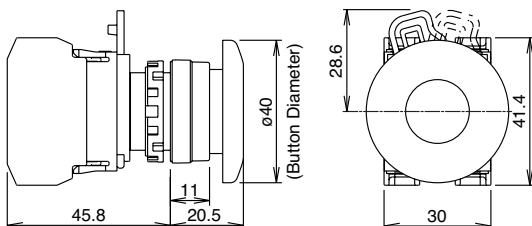

Note: Specify a lens color code in place of ② in the Type No.
Specify an operating voltage code in place of ③ in the Type No.

Dimensions (Illuminated Pushbuttons)

• Extended

• Extended with Full Shroud

• Mushroom

All dimensions in mm.