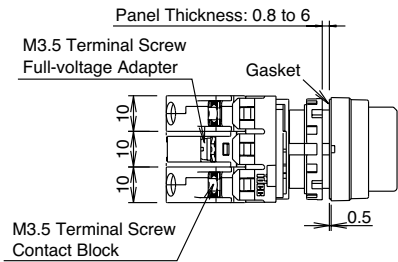

Note: Specify a lens color code in place of ② in the Type No.
Specify an operating voltage code in place of ③ in the Type No.

Dimensions (Illuminated Pushbuttons)

• Extended

• Extended with Full Shroud

• Mushroom

All dimensions in mm.