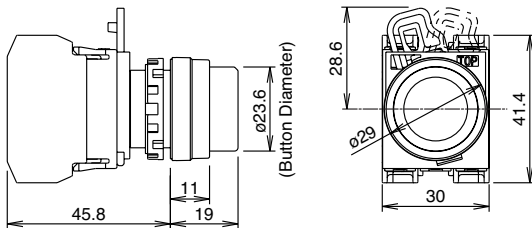

Note: Specify a lens color code in place of ② in the Type No.
Specify an operating voltage code in place of ③ in the Type No.

Ø22 YW Series Control Units

Style	Illumination Type	Operation	Contacts	Type No.	③ Operating Voltage Code	② Lens Color Code			
	Without Lamp	Momentary	1NO	YW1L-M4E10Q0②	0 (without lamp) 250V AC/DC max.	A (amber) G (green) R (red) S (blue) W (white) Y (yellow)			
			1NC	YW1L-M4E01Q0②					
			2NO	YW1L-M4E20Q0②					
			2NC	YW1L-M4E02Q0②					
		1NO-1NC	YW1L-M4E11Q0②						
		Maintained	1NO	YW1L-A4E10Q0②					
			1NC	YW1L-A4E01Q0②					
			2NO	YW1L-A4E20Q0②					
			2NC	YW1L-A4E02Q0②					
		1NO-1NC	YW1L-A4E11Q0②						
		LED	Momentary	1NO			YW1L-M4E10Q③②	2 (6V AC/DC) 3 (12V AC/DC) 4 (24V AC/DC) H (110V AC/DC) M3 (230/240V AC/DC)	A (amber) G (green) PW (pure white) R (red) S (blue) W (white) Y (yellow) Built-in LED lamp: LSED-③②
				1NC			YW1L-M4E01Q③②		
	2NO			YW1L-M4E20Q③②					
	2NC			YW1L-M4E02Q③②					
	1NO-1NC		YW1L-M4E11Q③②						
	Maintained		1NO	YW1L-A4E10Q③②					
			1NC	YW1L-A4E01Q③②					
			2NO	YW1L-A4E20Q③②					
			2NC	YW1L-A4E02Q③②					
	1NO-1NC		YW1L-A4E11Q③②						
	Incandescent		Momentary	1NO	YW1L-M4E10Q③②	5 (6V AC/DC) 6 (12V AC/DC) 7 (24V AC/DC)	A (amber) G (green) R (red) S (blue) W (white) Built-in incandescent lamp: LS-T③		
				1NC	YW1L-M4E01Q③②				
		2NO		YW1L-M4E20Q③②					
		2NC		YW1L-M4E02Q③②					
1NO-1NC		YW1L-M4E11Q③②							
Maintained		1NO	YW1L-A4E10Q③②						
		1NC	YW1L-A4E01Q③②						
		2NO	YW1L-A4E20Q③②						
		2NC	YW1L-A4E02Q③②						
1NO-1NC		YW1L-A4E11Q③②							

Note: Specify a lens color code in place of ② in the Type No.
Specify an operating voltage code in place of ③ in the Type No.

Dimensions (Illuminated Pushbuttons)

• Extended

• Extended with Full Shroud

• Mushroom

All dimensions in mm.