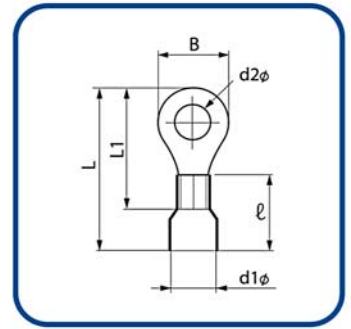

INSULATED RING TERMINALS

หางปลากลมหุ้ม

(RF TYPE)

Material: E-Copper

Surface: Tin plated

Insulation: PVC

Item No.	TIS Wire Size mm ²	DIMENSIONS (MM.)						Color	AWG	DIN mm ²	Q'TY in box
		d2φ	B	L	L1	ℓ	d1φ				
RF 1.5-3	1.5	3.7	8.0	21.5	15.5	10.5	4.0	Red	22-16	0.5-1.5	2,000
RF 1.5-4		4.3									
RF 1.5-5		5.3									
RF 2.5-3	2.5	3.7	8.5	22.6	16.5	10.7	4.5	Blue	16-14	1.5-2.5	1,000
RF 2.5-4		4.3									
RF 2.5-5		5.3									
RF 2.5-6		6.4									
RF 4-4	4	4.3	8.8	25.2	18.4	13.5	6.0	Black	14-12	2.5-4	1,000
RF 4-5		5.3									
RF 4-6		6.4									12.0
RF 6-4	6	4.3	9.5	26.4	19.8	13.5	6.5	Yellow	12-10	4-6	500
RF 6-5		5.3									
RF 6-6		6.4	12.0	29.5	23.0						
RF 6-8		8.4	15.0	34.4	27.5						
RF 6-10		10.5									